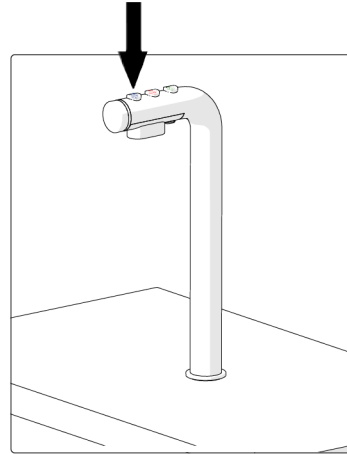

HOW TO USE FRIIA COLD, SPARKLING WATER SYSTEM

COLD WATER

PRESS AND HOLD
BLUE BUTTON

SPARKLING WATER

PRESS AND HOLD
GREEN BUTTON